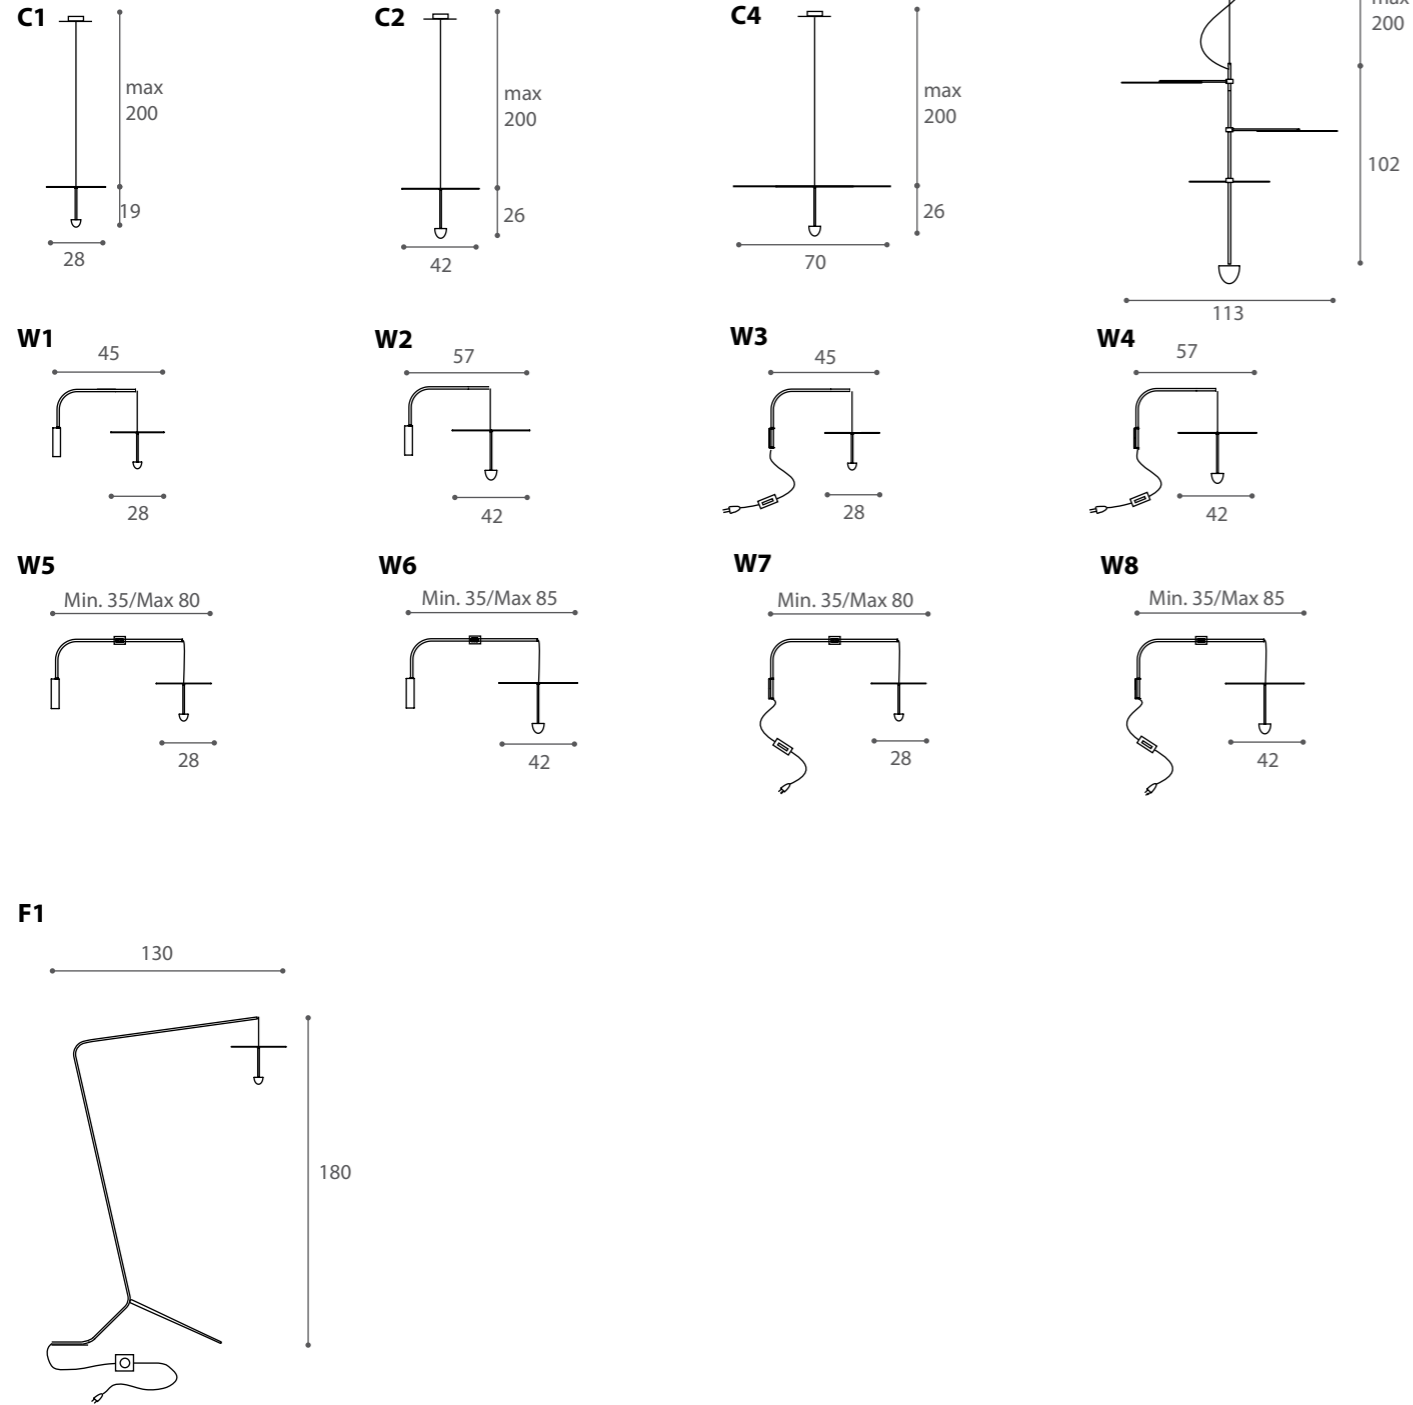

SKYFALL

design Gianfranco Marabese 2016

Collezione di lampade realizzata in lamiera d'ottone lavorata con l'antica arte della battitura a mano dai maestri
Materiali: ottone, struttura nera opaca
Sorgente luminosa: LED integrati 110/230v

Lamp collection made in handmade hammered brass plate
from the master's hands of
Materials: brass, matte black structure
Light: integrated LED 110/230v

- C1** LED 13W 110/230v 1000lm 3000°K
- C2** LED 13W 110/230v 1000lm 3000°K
- C3** LED 17W 110/230v 1350lm 3000°K
- C4** LED 17W 110/230v 1350lm 3000°K
- W1** LED 13W 110/230v 1000lm 3000°K
- W2** LED 13W 110/230v 1000lm 3000°K
- W3** LED 13W 110/230v 1000lm 3000°K Dimmer included